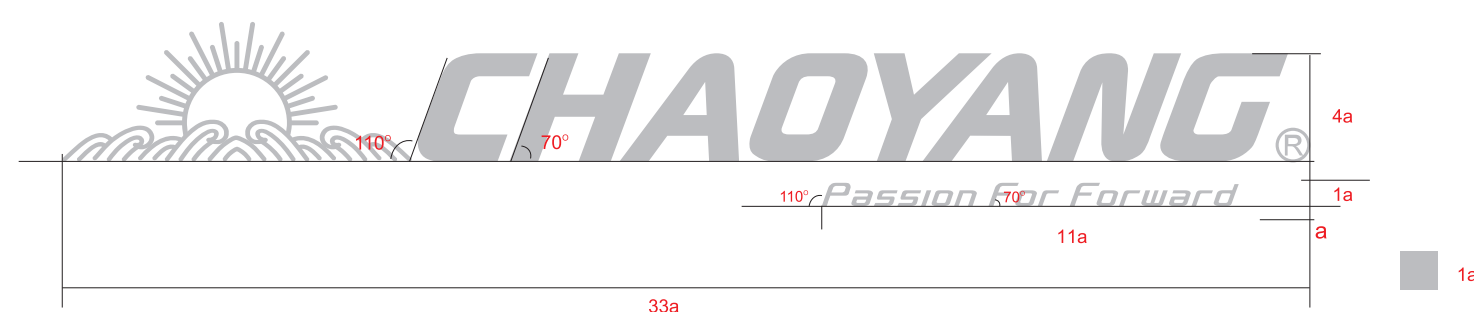

CHAODYANG®

BASIC COLORS RECIPE:

PANTONE MATCHING SYSTEM
SOLID COATED
RED = 485 C

CMYK PRINTING COLOR
CMYK = 0,100,100,0

RGB DISPLAY COLOR
RGB = 225,0,0